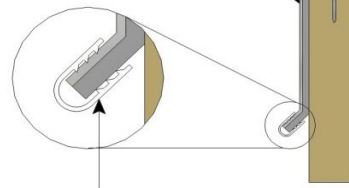

#3 20133 102nd Ave.
 Langley, BC V1M 4B4
 Phone: (604) 513-0416
 Fax: (604) 513-0428

Drawing Title:

Drip Edge with Adhered Membrane and Clip

Date:	January 1, 2020
System:	Fully Adhered
Detail Number:	DCS-101

The flashing is nailed to the deck surface, and then the vinyl membrane is adhered to both the deck and flashing. The vinyl membrane is cut so that it is flush with the edge of the flashing. A PVC clip is installed over both the vinyl and flashing.

DeckRite membrane, continuously adhered with approved solvent adhesive

DeckRite membrane fully adhered

Adhesive

Metal flashing, mechanically attached

PVC Clip has reverse barbs on interior to grip material and prevent clip from coming off.