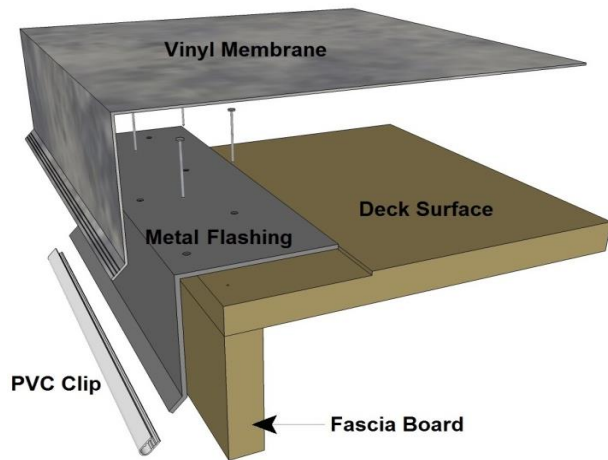

#3 20133 102nd Ave.
 Langley, BC V1M 4B4
 Phone: (604) 513-0416
 Fax: (604) 513-0428

Drawing Title:

Drip Edge with Adhered Membrane and Clip

Date:	January 1, 2020
System:	Fully Adhered
Detail Number:	DCS-101

The flashing is nailed to the deck surface, and then the vinyl membrane is adhered to both the deck and flashing. The vinyl membrane is cut so that it is flush with the edge of the flashing. A PVC clip is installed over both the vinyl and flashing.

DeckRite membrane, continuously adhered with approved solvent adhesive

DeckRite membrane fully adhered

Adhesive

Metal flashing, mechanically attached

PVC Clip has reverse barbs on interior to grip material and prevent clip from coming off.