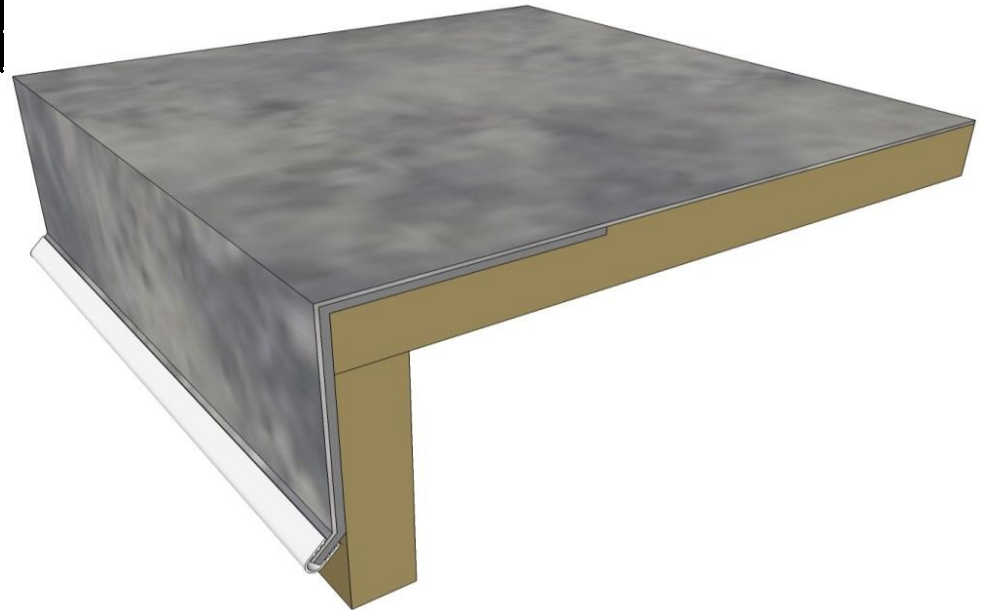

#3 20133 102nd Ave.
 Langley, BC V1M 4B4
 Phone: (604) 513-0416
 Fax: (604) 513-0428

Drawing Title:

Drip Edge with Adhered Membrane and Clip

Date:	January 1, 2020
System:	Fully Adhered
Detail Number:	DCS-101

The flashing is nailed to the deck surface, and then the vinyl membrane is adhered to both the deck and flashing. The vinyl membrane is cut so that it is flush with the edge of the flashing. A PVC clip is installed over both the vinyl and flashing.

DeckRite membrane, continuously adhered with approved solvent adhesive

DeckRite membrane fully adhered

Adhesive

Metal flashing, mechanically attached

PVC Clip has reverse barbs on interior to grip material and prevent clip from coming off.